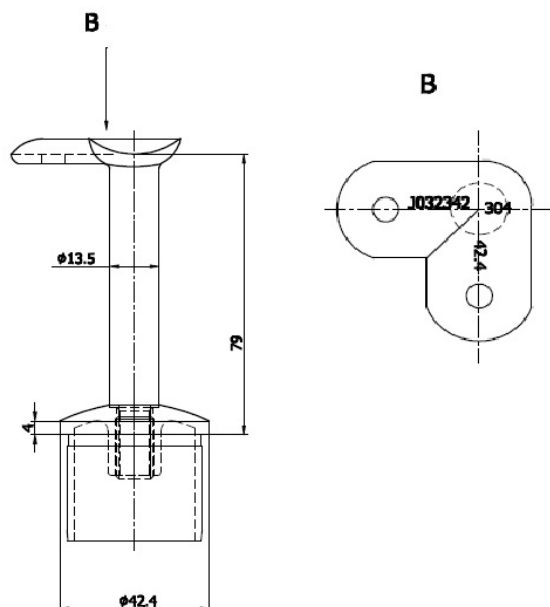

## Description:

90DG Round Fixed Rail Support, SS316-Brushed,  $\varnothing 42,4 \times 2,0 \times 79$  mm

## Item number:

22.10.407-0

Units	Box	Carton	HS Code	Barcode
Pcs.	10	80	8302419000	
				5704866108539